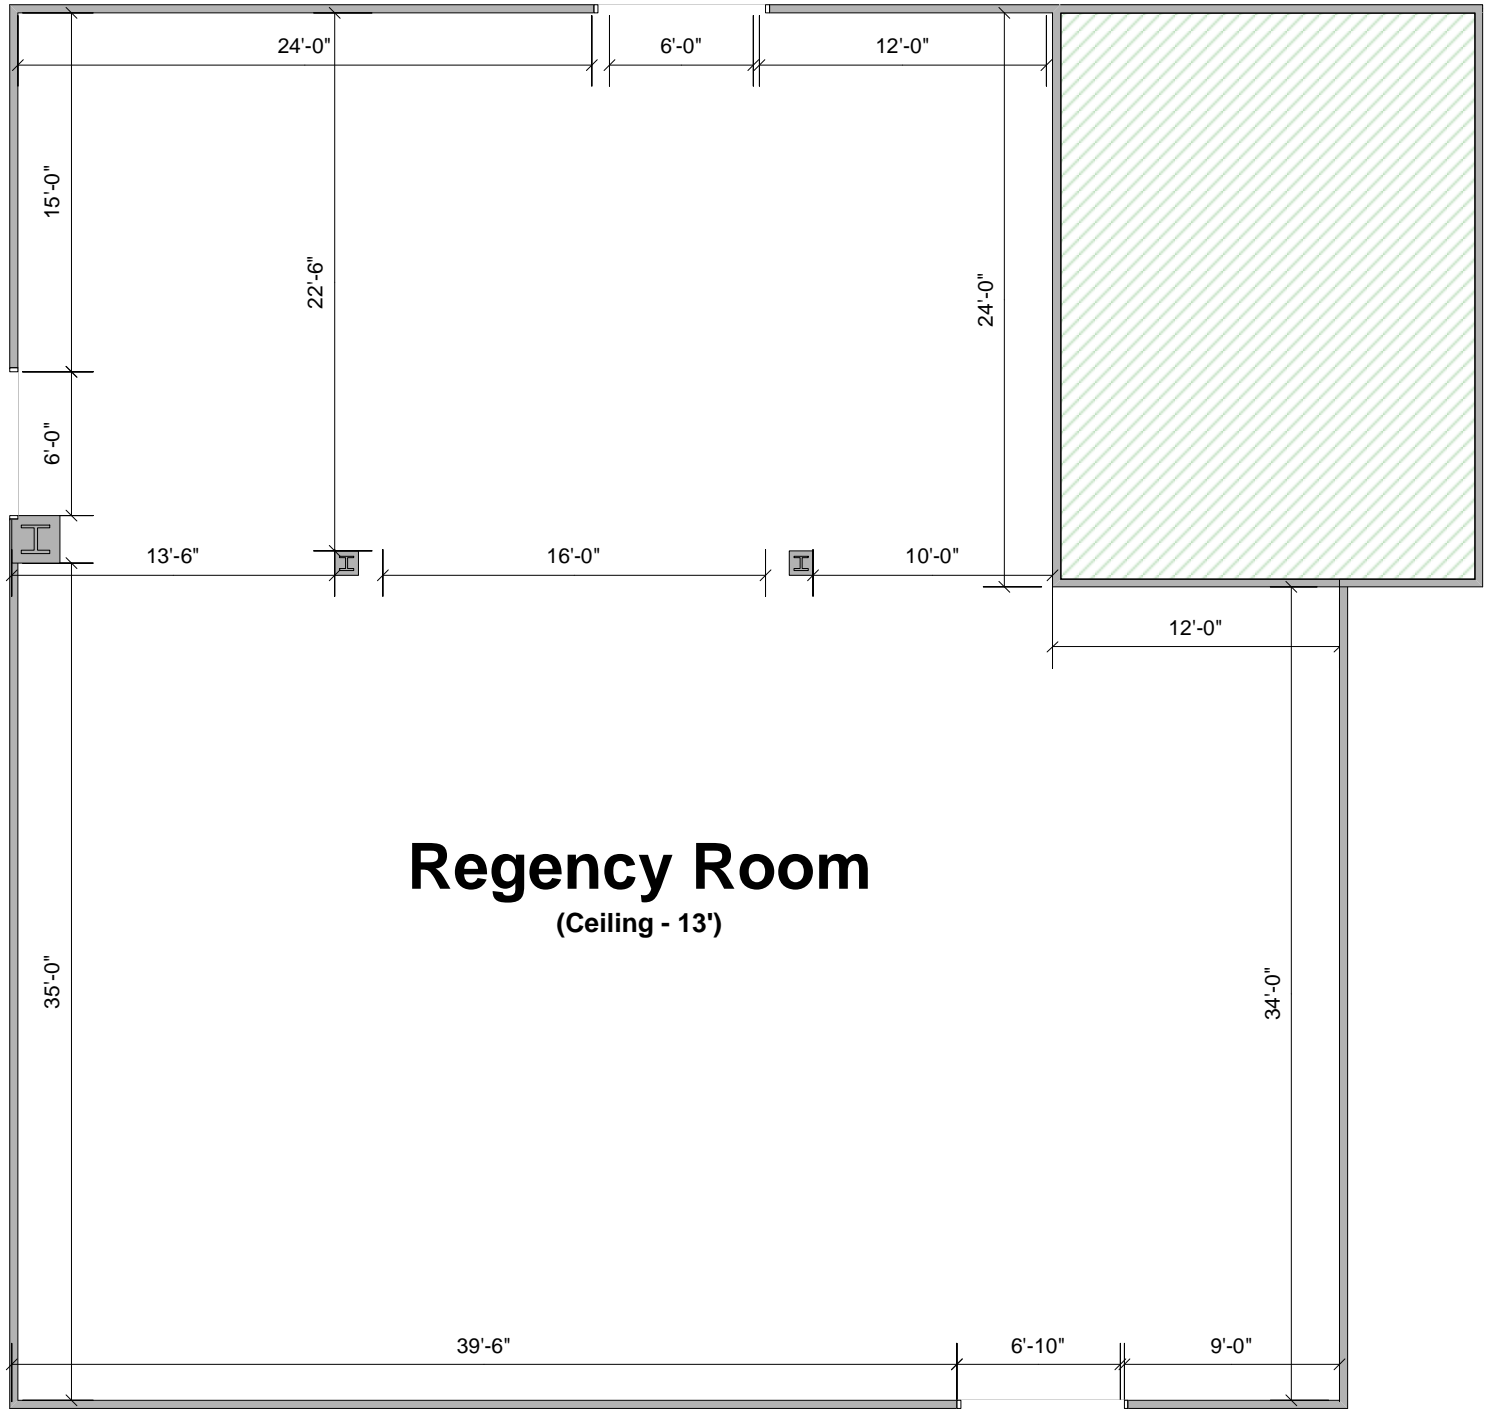

Restaurant

← Common Lobby →

Regency Room

(Ceiling - 13')

Lobby